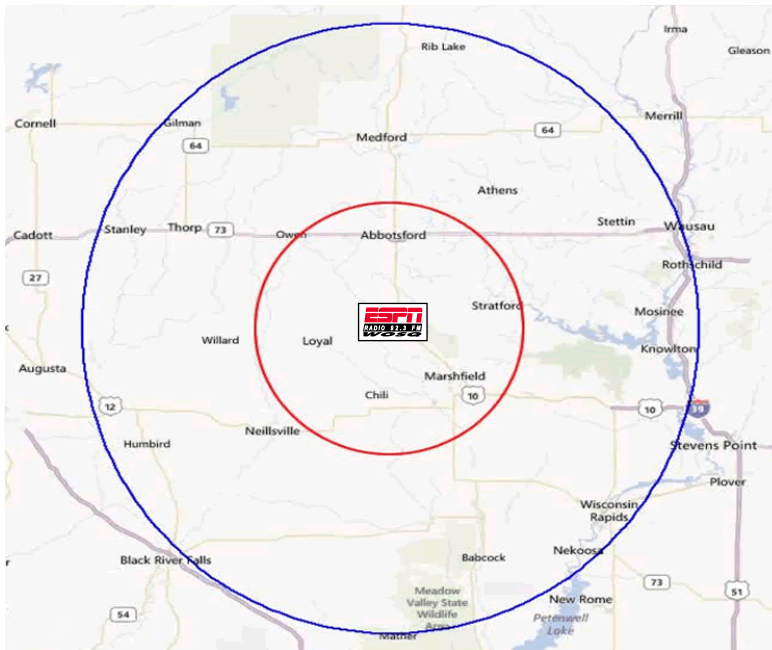

coverage map

area at a glance

- Wood County
Population – 73,435
Median Age – 43
Median Household Income – \$48,961
- Clark County
Population – 34,445
Median Age – 37
Median Household Income – \$45,048
- Marathon County
Population – 135,868
Median Age – 40
Median Household Income – \$54,083